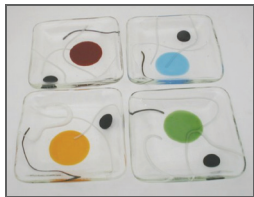

Beginning Fused Glass

Snack plates