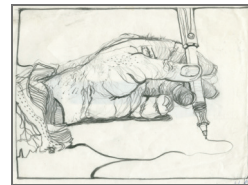

Beginning Drawing

Class examples

Students will learn the basic skills of drawing, using pen & ink, charcoal, & pencil. This 9-week class will explore drawing using an easy 'right-brain' approach, with lecture, demonstration, student practice & instructor coaching. Appropriate for very beginning skill level, as well as artists who want to enhance their fundamental drawing skills in other creative media.

$92/9 weeks.

Students will receive a Drawing Materials List in the 1st session & will provide their own art supplies, not to exceed $20/student.